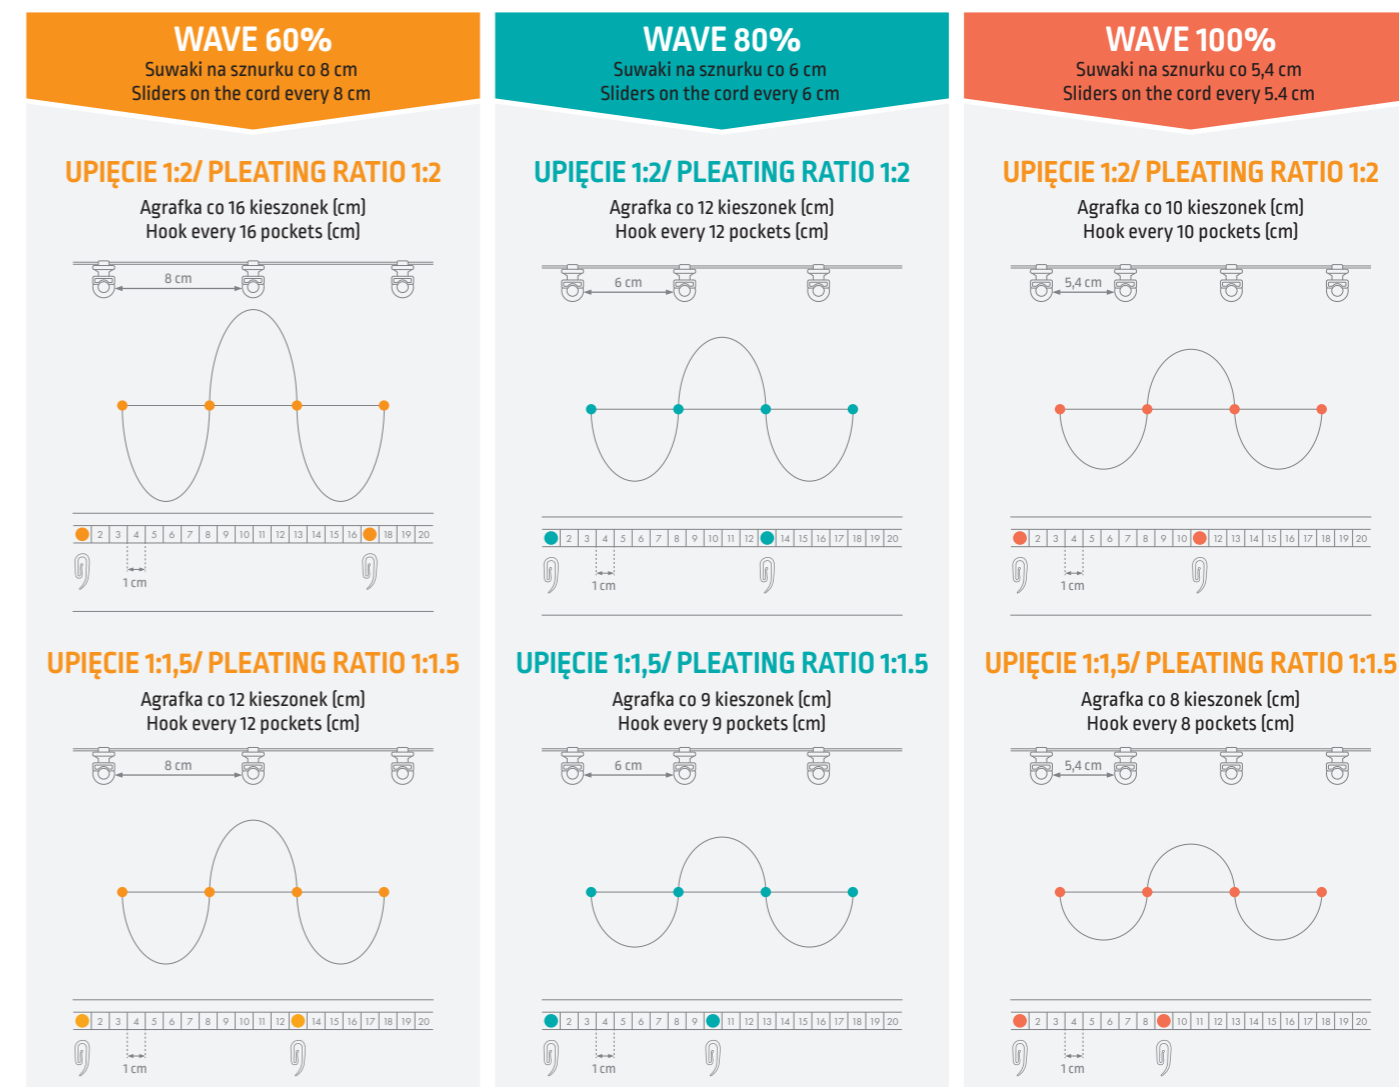

PROPONOWANE STANDARDY UPINANIA FALI RECOMMENDED WAVE PLEATING STANDARDS