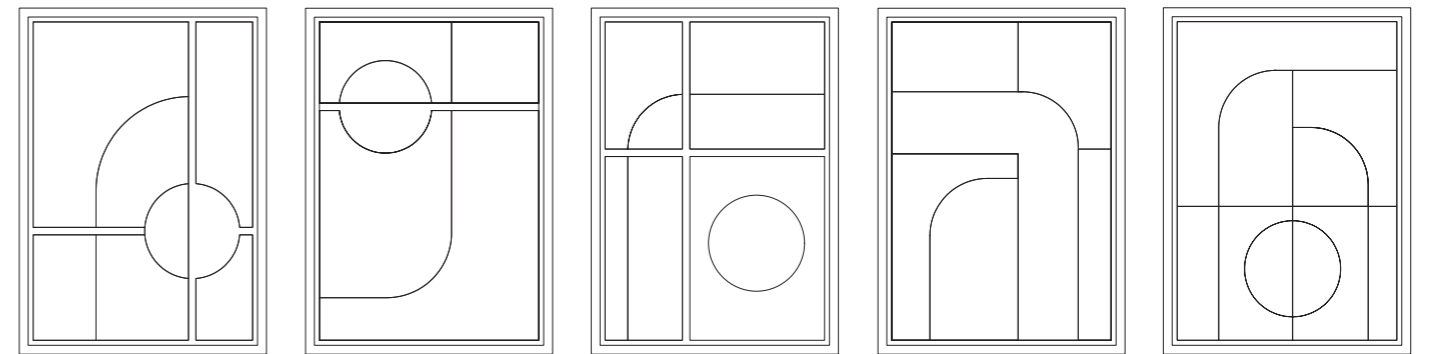

Geometric 2
35 x 50 cm/ 50 x 70 cm

Geometric 3
35 x 50 cm/ 50 x 70 cm

Geometric 4
35 x 50 cm/ 50 x 70 cm

Geometric 5
35 x 50 cm/ 50 x 70 cm

KOLEKCJA GEOMETRIC/ GEOMETRIC COLLECTION

Geometric 1
35 x 50 cm/ 50 x 70 cm